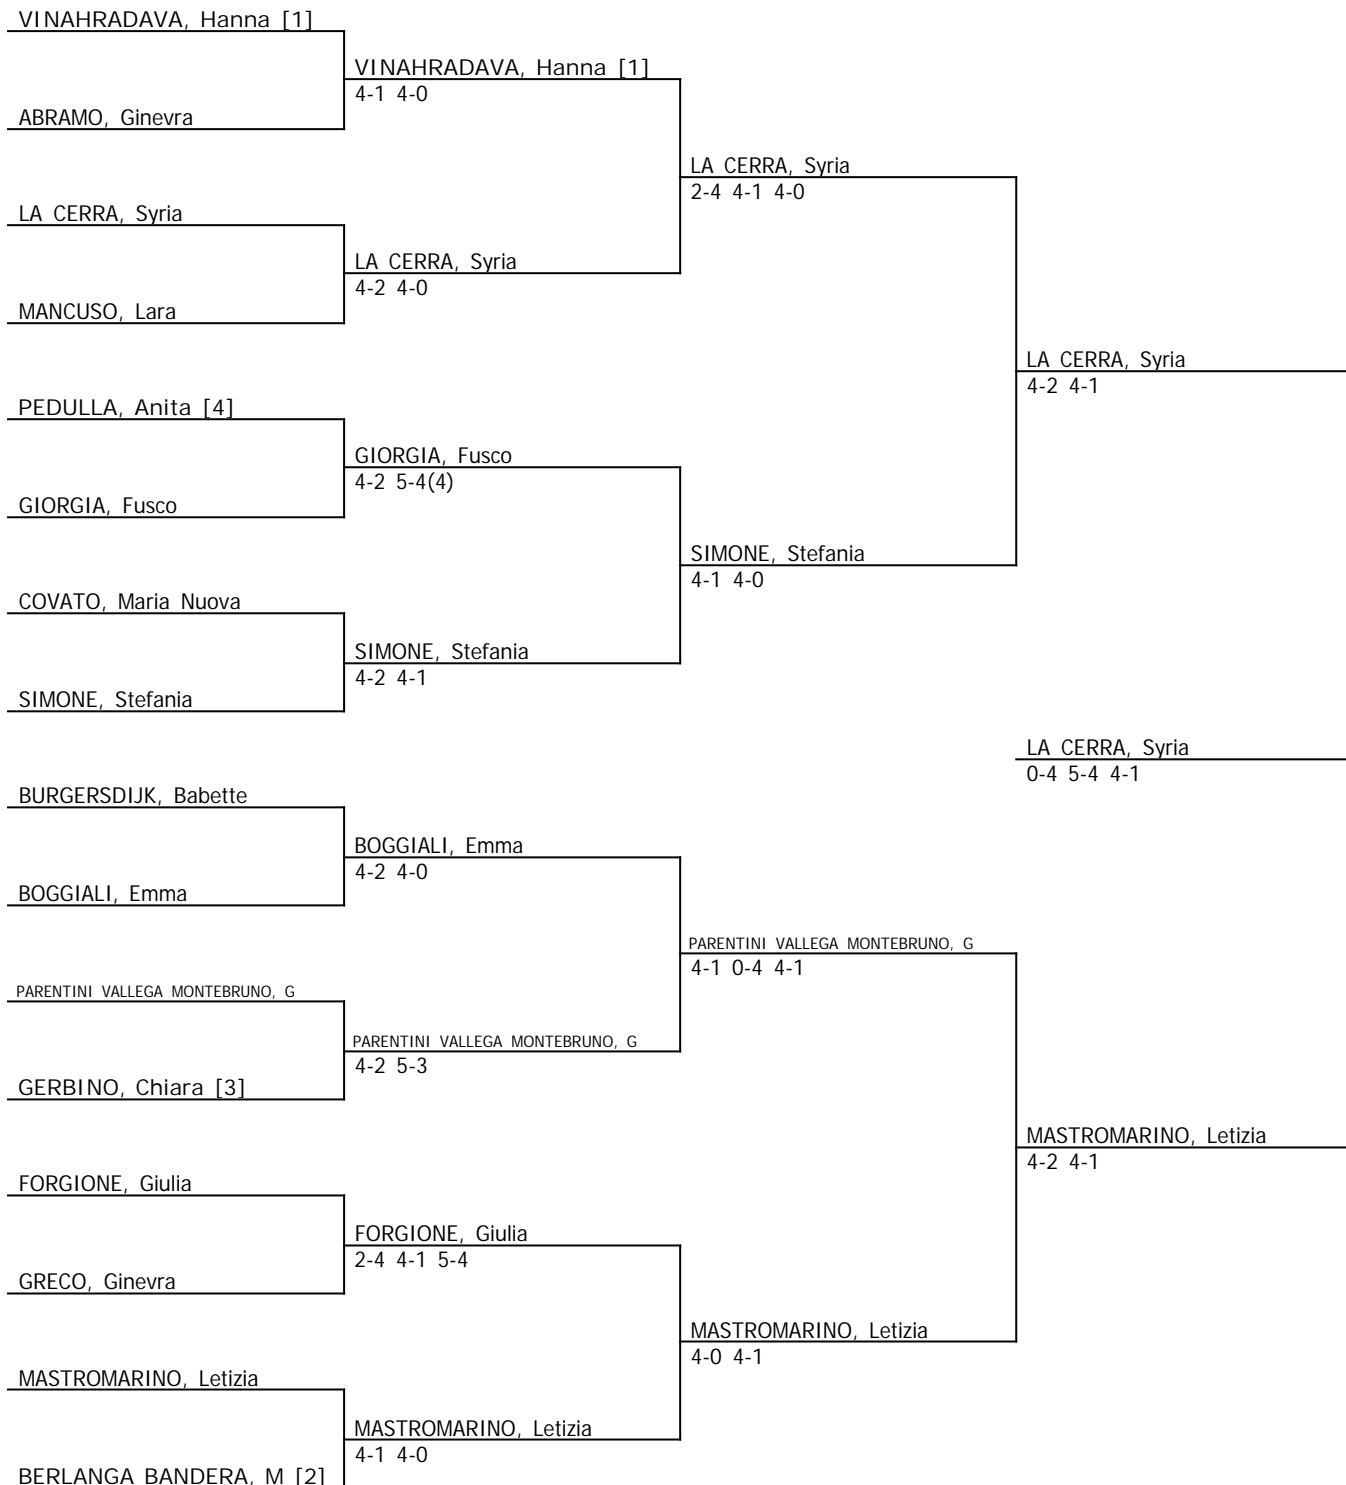

# TORNEO U14 - MESSINA

Tennis Europe Junior Tour

GS14 - GIRLS SINGLES 14  
CONSOLATION CONSOLATION

Week of 06 JUN 2016 City,Country MESSINA, ITA

Tourn. Key TE-ITA-24A-2016

Referee Cristina Campese

Round 1 Quarterfinals Semifinals Final

	# Seeded Players	# Lucky Losers	Replacing	www.tenniseurope.org
	1 VINAHRADAVA, Hanna			Draw date/time: 04 JUN 2016 15.3
	2 BERLANGA BANDERA, Maria			Last Direct Acceptance GRECO, Sania (ITA)
	3 GERBINO, Chiara			Player representatives Micol SEVERI
	4 PEDULLA, Anita			Signature
				Cristina Campese